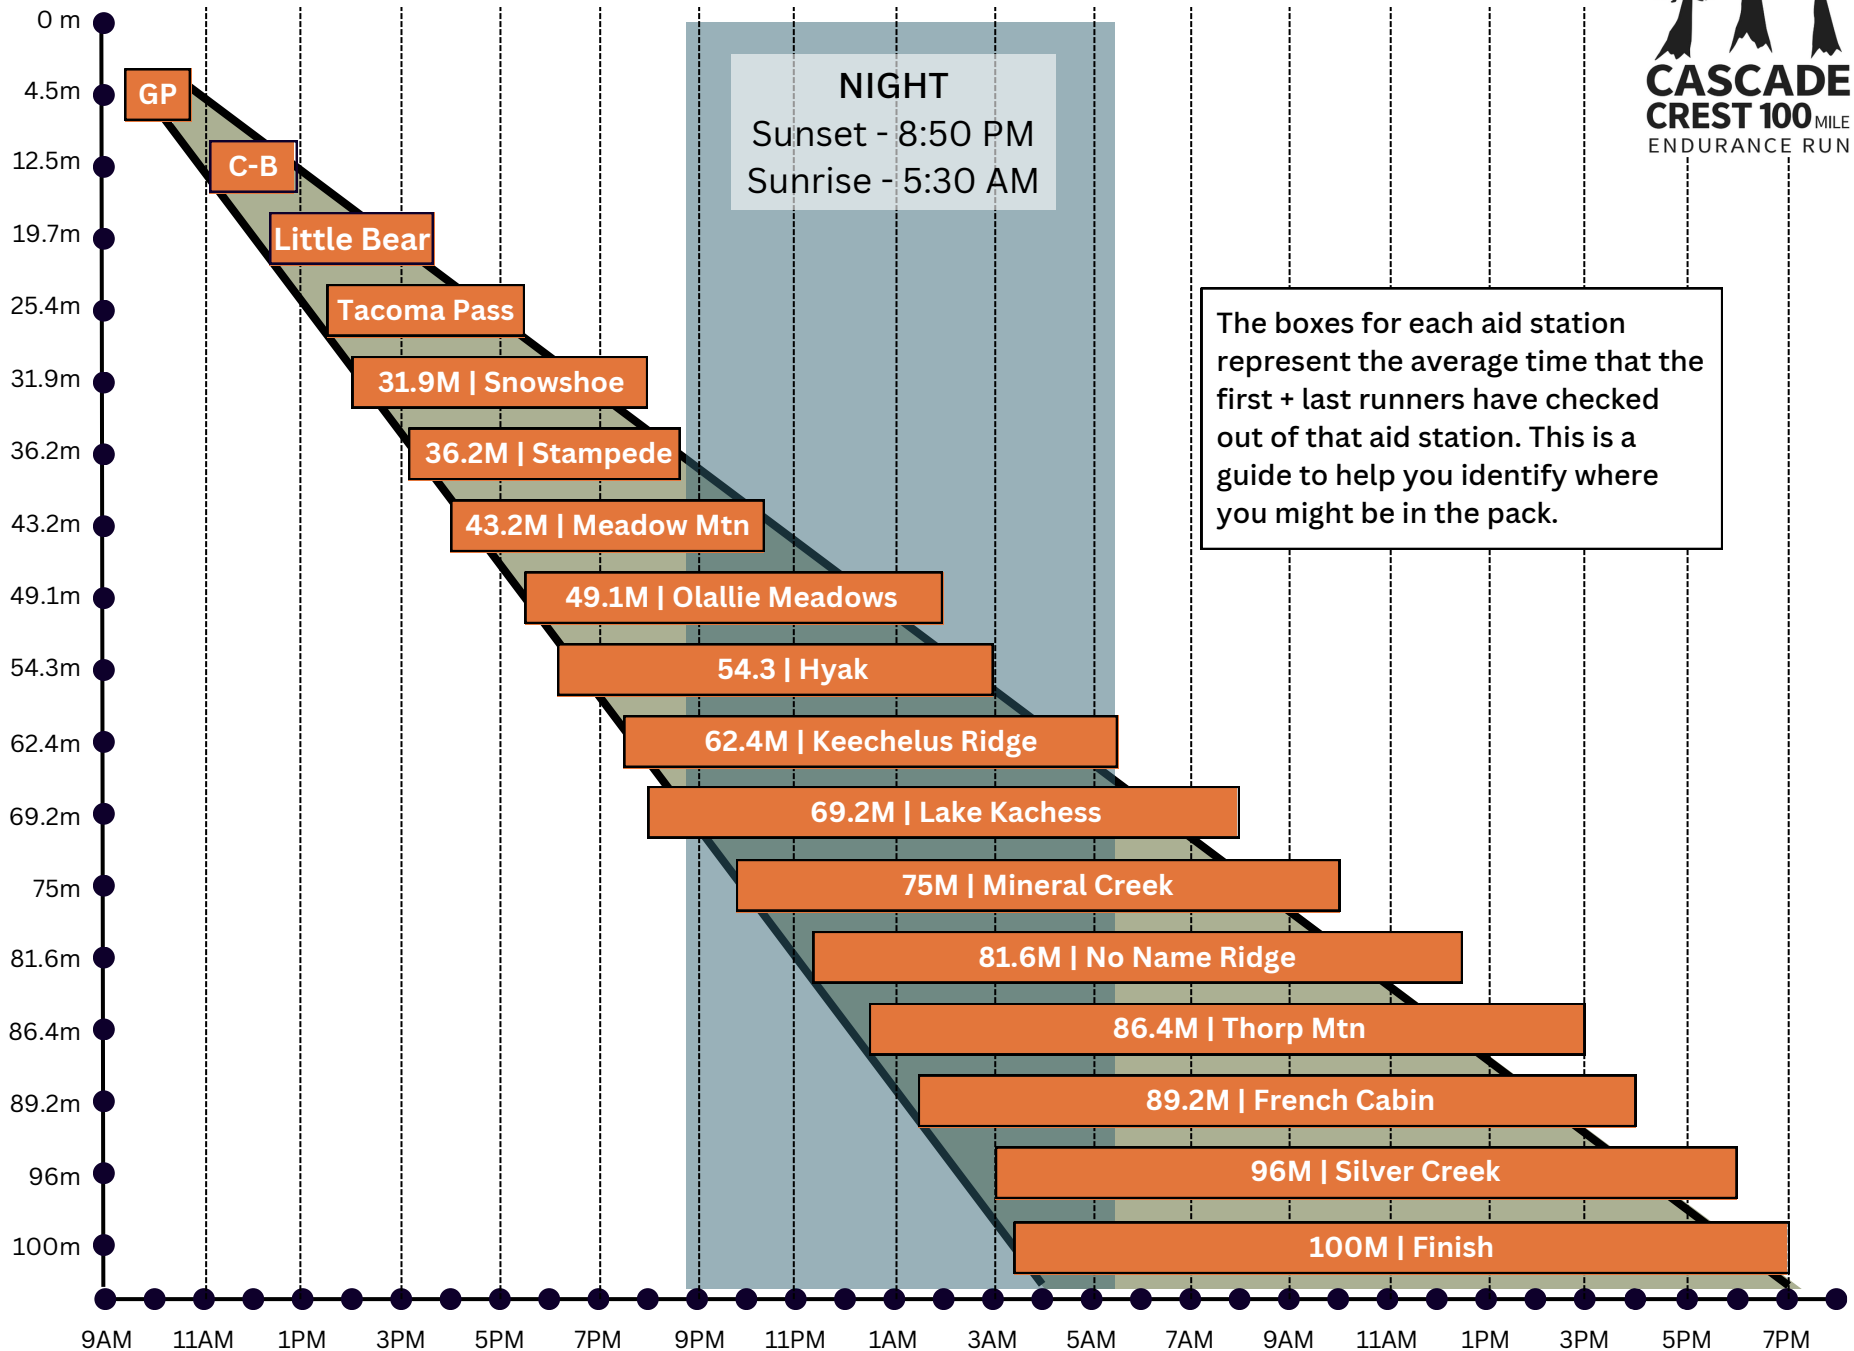

Cascade Crest 100

Runner Times Through Aid Stations

0 m
 4.5m
 12.5m
 19.7m
 25.4m
 31.9m
 36.2m
 43.2m
 49.1m
 54.3m
 62.4m
 69.2m
 75m
 81.6m
 86.4m
 89.2m
 96m
 100m

GP

C-B

4.5	Goat Peak
12.5	Cole-Blowout Saddle
19.7	Little Bear
25.4	Tacoma Pass
31.9	Snowshoe Butte
36.2	Stampede Pass
43.2	Meadow Mtn
49.1	Olallie Meadows
54.3	Hyak
62.4	Keechelus Ridge
69.2	Lake Kachess
75	Mineral Creek***
81.6	No Name Ridge
86.4	Thorp Mtn
89.2	French Cabin
96	Silver Creek
100	Finish

96M | Silver Creek

9 AM	11 AM	1 PM	3 PM	5 PM	7 PM	9 PM	11 PM	1 AM	3 AM	5 AM	7 AM	9 AM	11 AM	1 PM	3 PM	5 PM	7 PM
------	-------	------	------	------	------	------	-------	------	------	------	------	------	-------	------	------	------	------

9 AM

9 A M	10 A M	11 A M	12 PM	1 PM	2 PM	3 PM	4 PM	5 PM	6 PM	7 PM	8 PM	9 PM	10 PM	11 PM	12 A M	1 A M	2 A M	3 A M	4 A M	5 A M	6 A M	7 A M	8 A M	9 A M	10 A M	11 A M	12 PM	1 PM	2 PM	3 PM	4 PM	5 PM	6 PM	7 PM
-------------	--------------	--------------	----------	---------	---------	---------	---------	---------	---------	---------	---------	---------	----------	----------	--------------	-------------	-------------	-------------	-------------	-------------	-------------	-------------	-------------	-------------	--------------	--------------	----------	---------	---------	---------	---------	---------	---------	---------