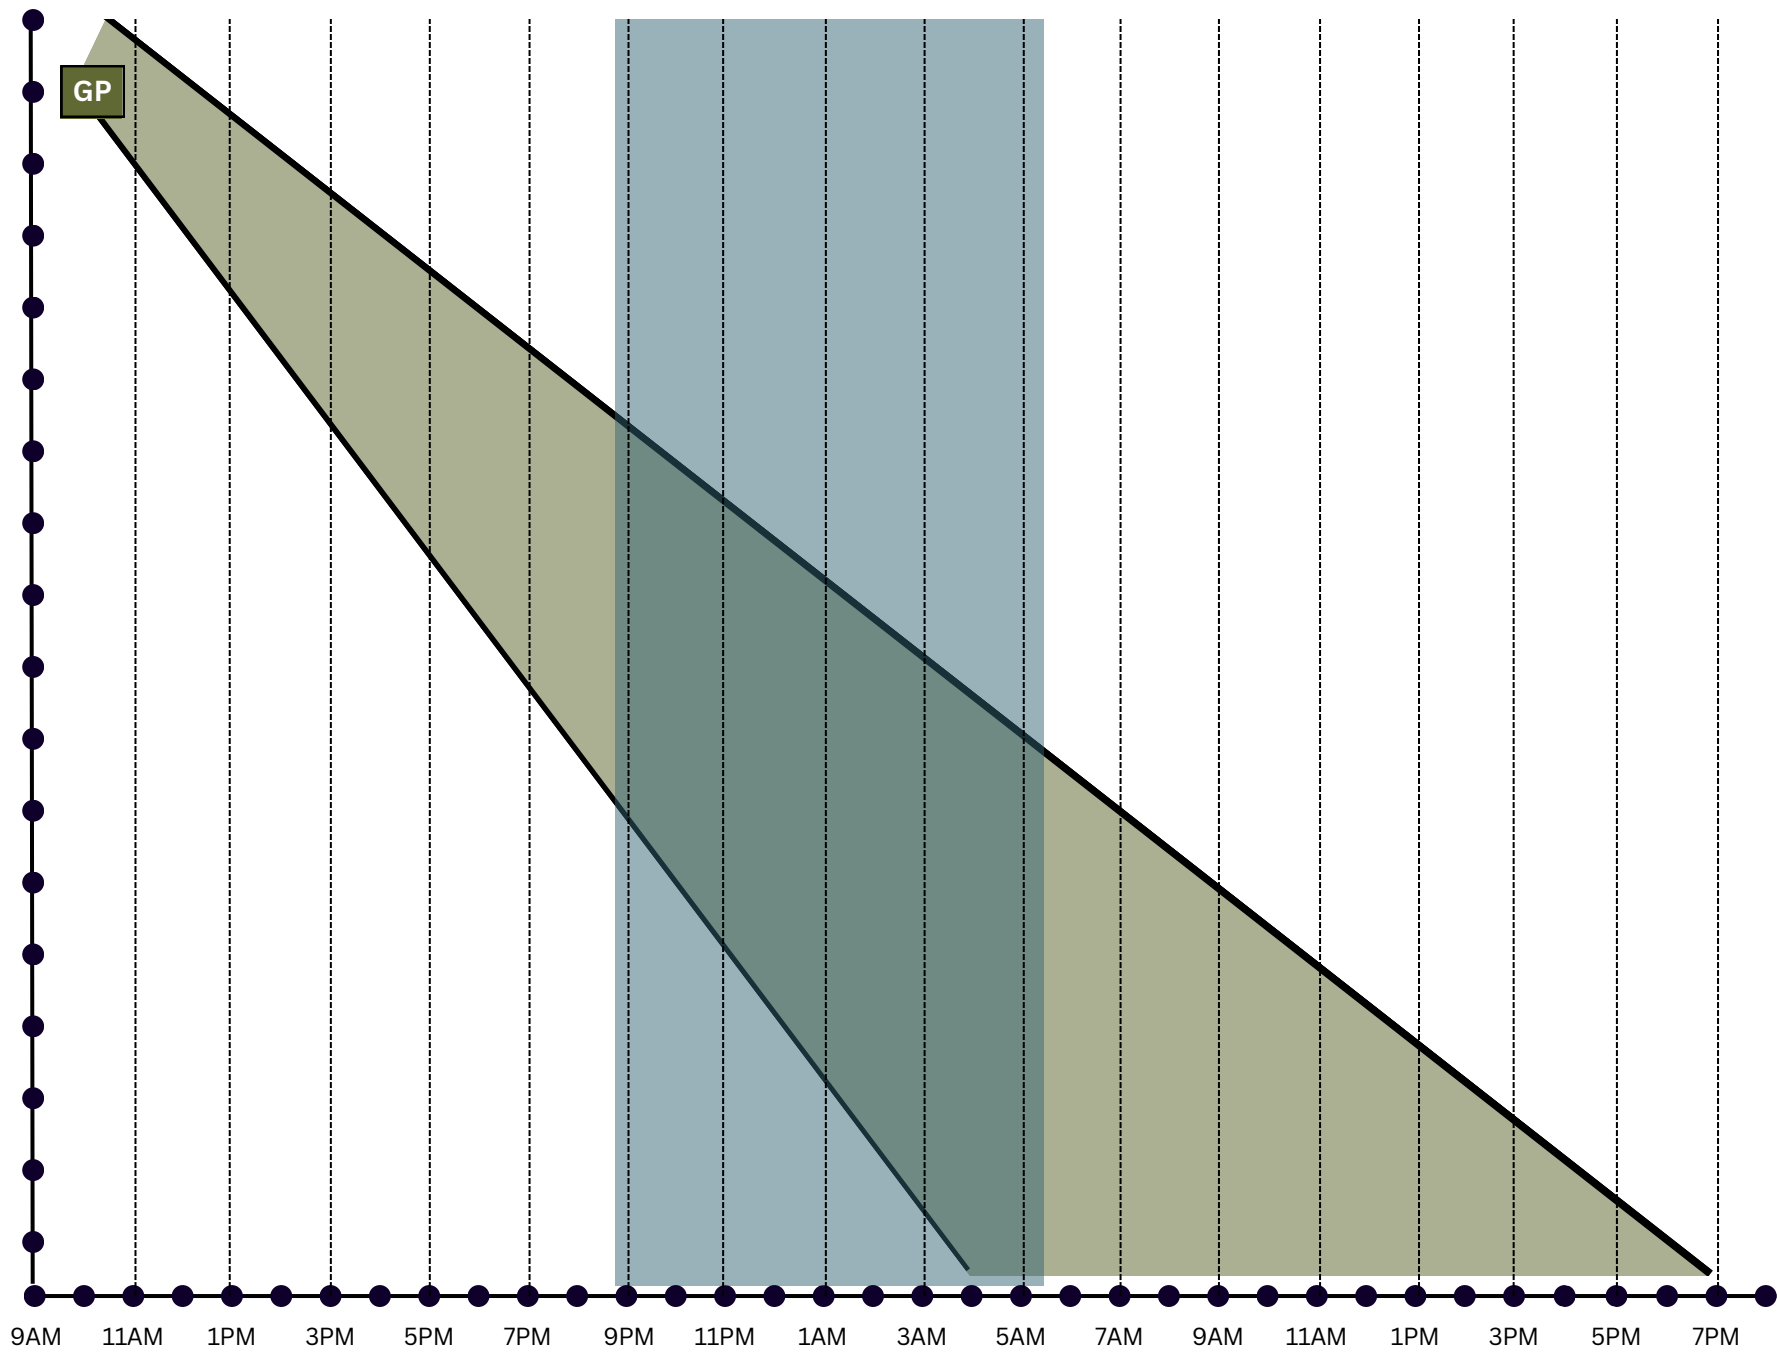

Cascade Crest 100

Runner Times Through Aid Stations

0 m
 4.5m
 12.5m
 19.7m
 25.4m
 31.9m
 36.2m
 43.2m
 49.1m
 54.3m
 62.4m
 69.2m
 75m
 81.6m
 86.4m
 89.2m
 96m
 100m

GP

C-B

4.5	Goat Peak
12.5	Cole-Blowout Saddle
19.7	Little Bear
25.4	Tacoma Pass
31.9	Snowshoe Butte
36.2	Stampede Pass
43.2	Meadow Mtn
49.1	Olallie Meadows
54.3	Hyak
62.4	Keechelus Ridge
69.2	Lake Kachess
75	Mineral Creek***
81.6	No Name Ridge
86.4	Thorp Mtn
89.2	French Cabin
96	Silver Creek
100	Finish

96M | Silver Creek

9 AM	11 AM	1 PM	3 PM	5 PM	7 PM	9 PM	11 PM	1 AM	3 AM	5 AM	7 AM	9 AM	11 AM	1 PM	3 PM	5 PM	7 PM
------	-------	------	------	------	------	------	-------	------	------	------	------	------	-------	------	------	------	------

9 AM

9 A M	10 A M	11 A M	12 PM	1 PM	2 PM	3 PM	4 PM	5 PM	6 PM	7 PM	8 PM	9 PM	10 PM	11 PM	12 A M	1 A M	2 A M	3 A M	4 A M	5 A M	6 A M	7 A M	8 A M	9 A M	10 A M	11 A M	12 PM	1 PM	2 PM	3 PM	4 PM	5 PM	6 PM	7 PM
-------------	--------------	--------------	----------	---------	---------	---------	---------	---------	---------	---------	---------	---------	----------	----------	--------------	-------------	-------------	-------------	-------------	-------------	-------------	-------------	-------------	-------------	--------------	--------------	----------	---------	---------	---------	---------	---------	---------	---------