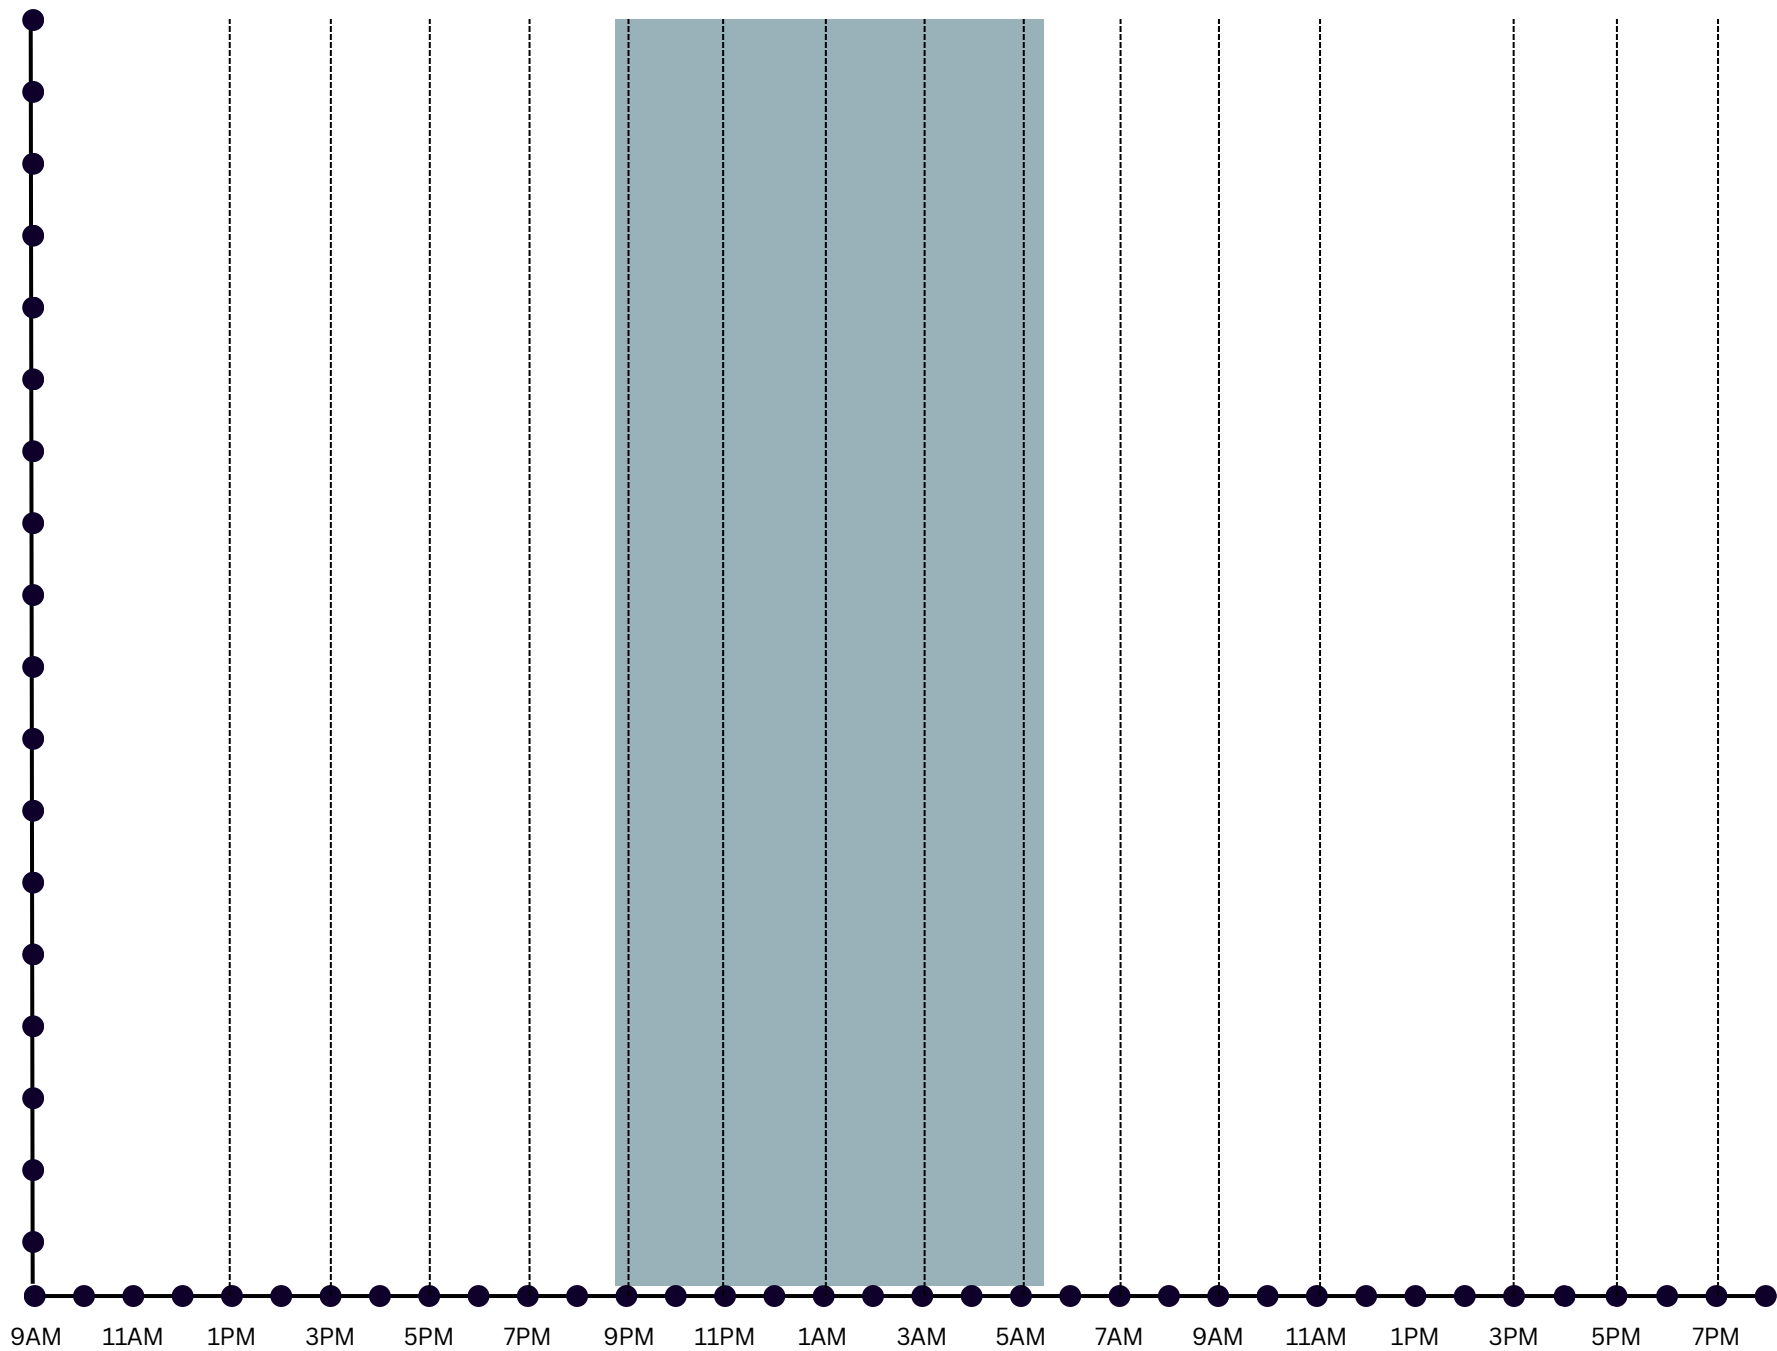

Cascade Crest 100

Runner Times Through Aid Stations

0 m
 4.5m
 12.5m
 19.7m
 25.4m
 31.9m
 36.2m
 43.2m
 49.1m
 54.3m
 62.4m
 69.2m
 75m
 81.6m
 86.4m
 89.2m
 96m
 100m

GP

C-B

4.5	Goat Peak
12.5	Cole-Blowout Saddle
19.7	Little Bear
25.4	Tacoma Pass
31.9	Snowshoe Butte
36.2	Stampede Pass
43.2	Meadow Mtn
49.1	Olallie Meadows
54.3	Hyak
62.4	Keechelus Ridge
69.2	Lake Kachess
75	Mineral Creek***
81.6	No Name Ridge
86.4	Thorp Mtn
89.2	French Cabin
96	Silver Creek
100	Finish

96M | Silver Creek

9 AM	11 AM	1 PM	3 PM	5 PM	7 PM	9 PM	11 PM	1 AM	3 AM	5 AM	7 AM	9 AM	11 AM	1 PM	3 PM	5 PM	7 PM
------	-------	------	------	------	------	------	-------	------	------	------	------	------	-------	------	------	------	------

9 AM

9 A M	10 A M	11 A M	12 PM	1 PM	2 PM	3 PM	4 PM	5 PM	6 PM	7 PM	8 PM	9 PM	10 PM	11 PM	12 A M	1 A M	2 A M	3 A M	4 A M	5 A M	6 A M	7 A M	8 A M	9 A M	10 A M	11 A M	12 PM	1 PM	2 PM	3 PM	4 PM	5 PM	6 PM	7 PM
-------------	--------------	--------------	----------	---------	---------	---------	---------	---------	---------	---------	---------	---------	----------	----------	--------------	-------------	-------------	-------------	-------------	-------------	-------------	-------------	-------------	-------------	--------------	--------------	----------	---------	---------	---------	---------	---------	---------	---------