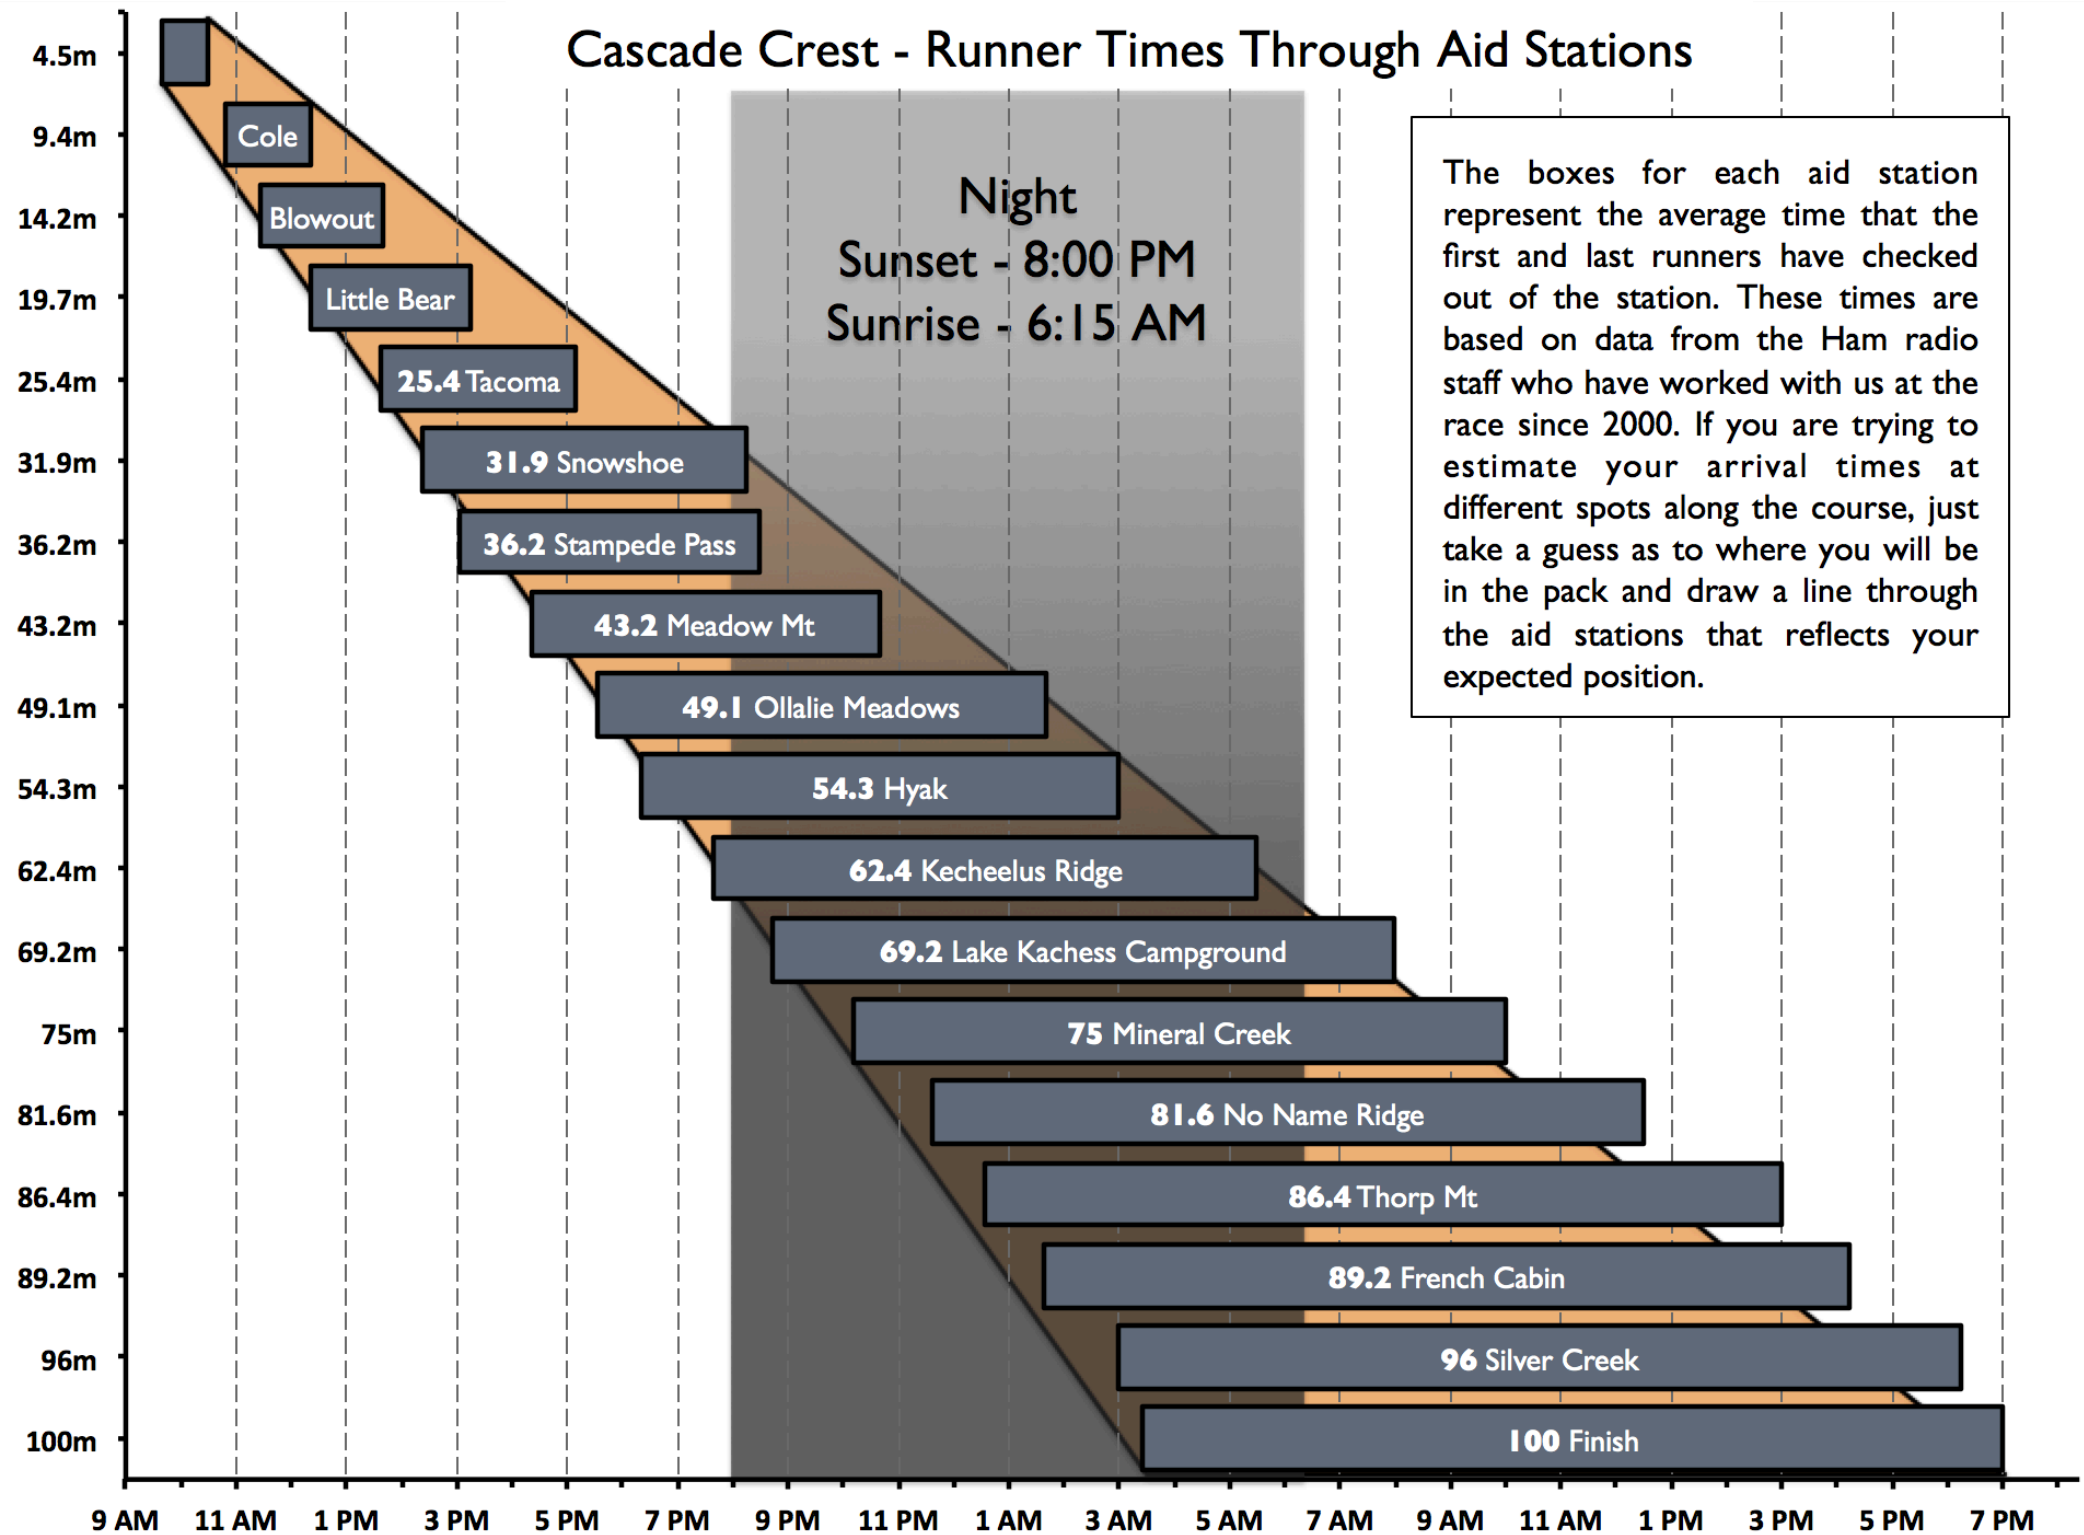

Cascade Crest - Runner Times Through Aid Stations

The boxes for each aid station represent the average time that the first and last runners have checked out of the station. These times are based on data from the Ham radio staff who have worked with us at the race since 2000. If you are trying to estimate your arrival times at different spots along the course, just take a guess as to where you will be in the pack and draw a line through the aid stations that reflects your expected position.